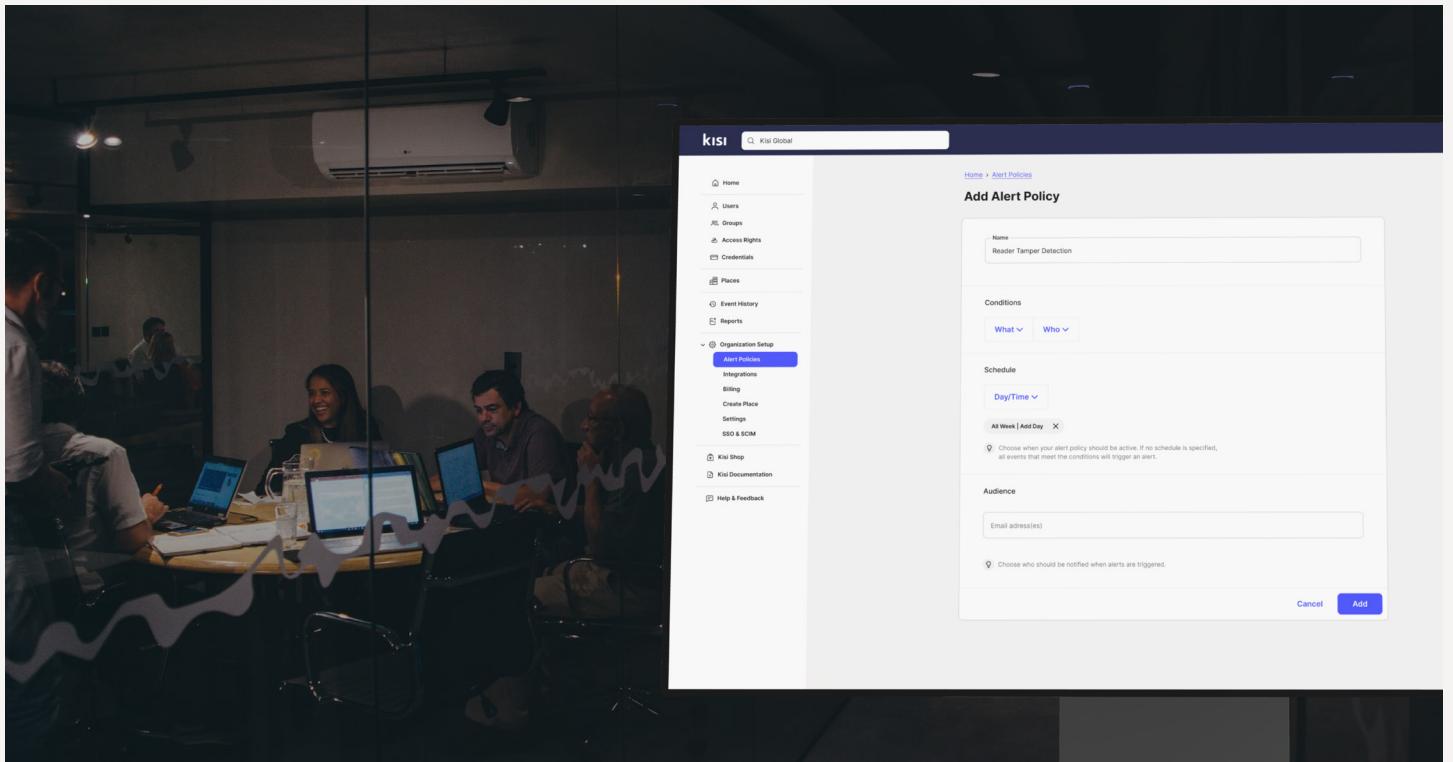

Manage your recreational and municipality facilities efficiently with Kisi

Accommodate community access needs with streamlined access management. Through our user-friendly access control solution, you can enhance safety, boost community engagement, and operate more efficiently.

Why Kisi?

Kisi is a secure, user-friendly access control system that integrates seamlessly with your current infrastructure.

Kisi inc.

45 Main street,
11201 Brooklyn USA
sales@getkisi.com
getkisi.com

kisi

More control

- Manage all facilities and employees in your city directory through one dashboard.
- Grant and restrict access rights, set access schedules, and synchronize access with your event calendar to keep specific doors open during events.
- Automate access schedules for seasonal workers and facilities.